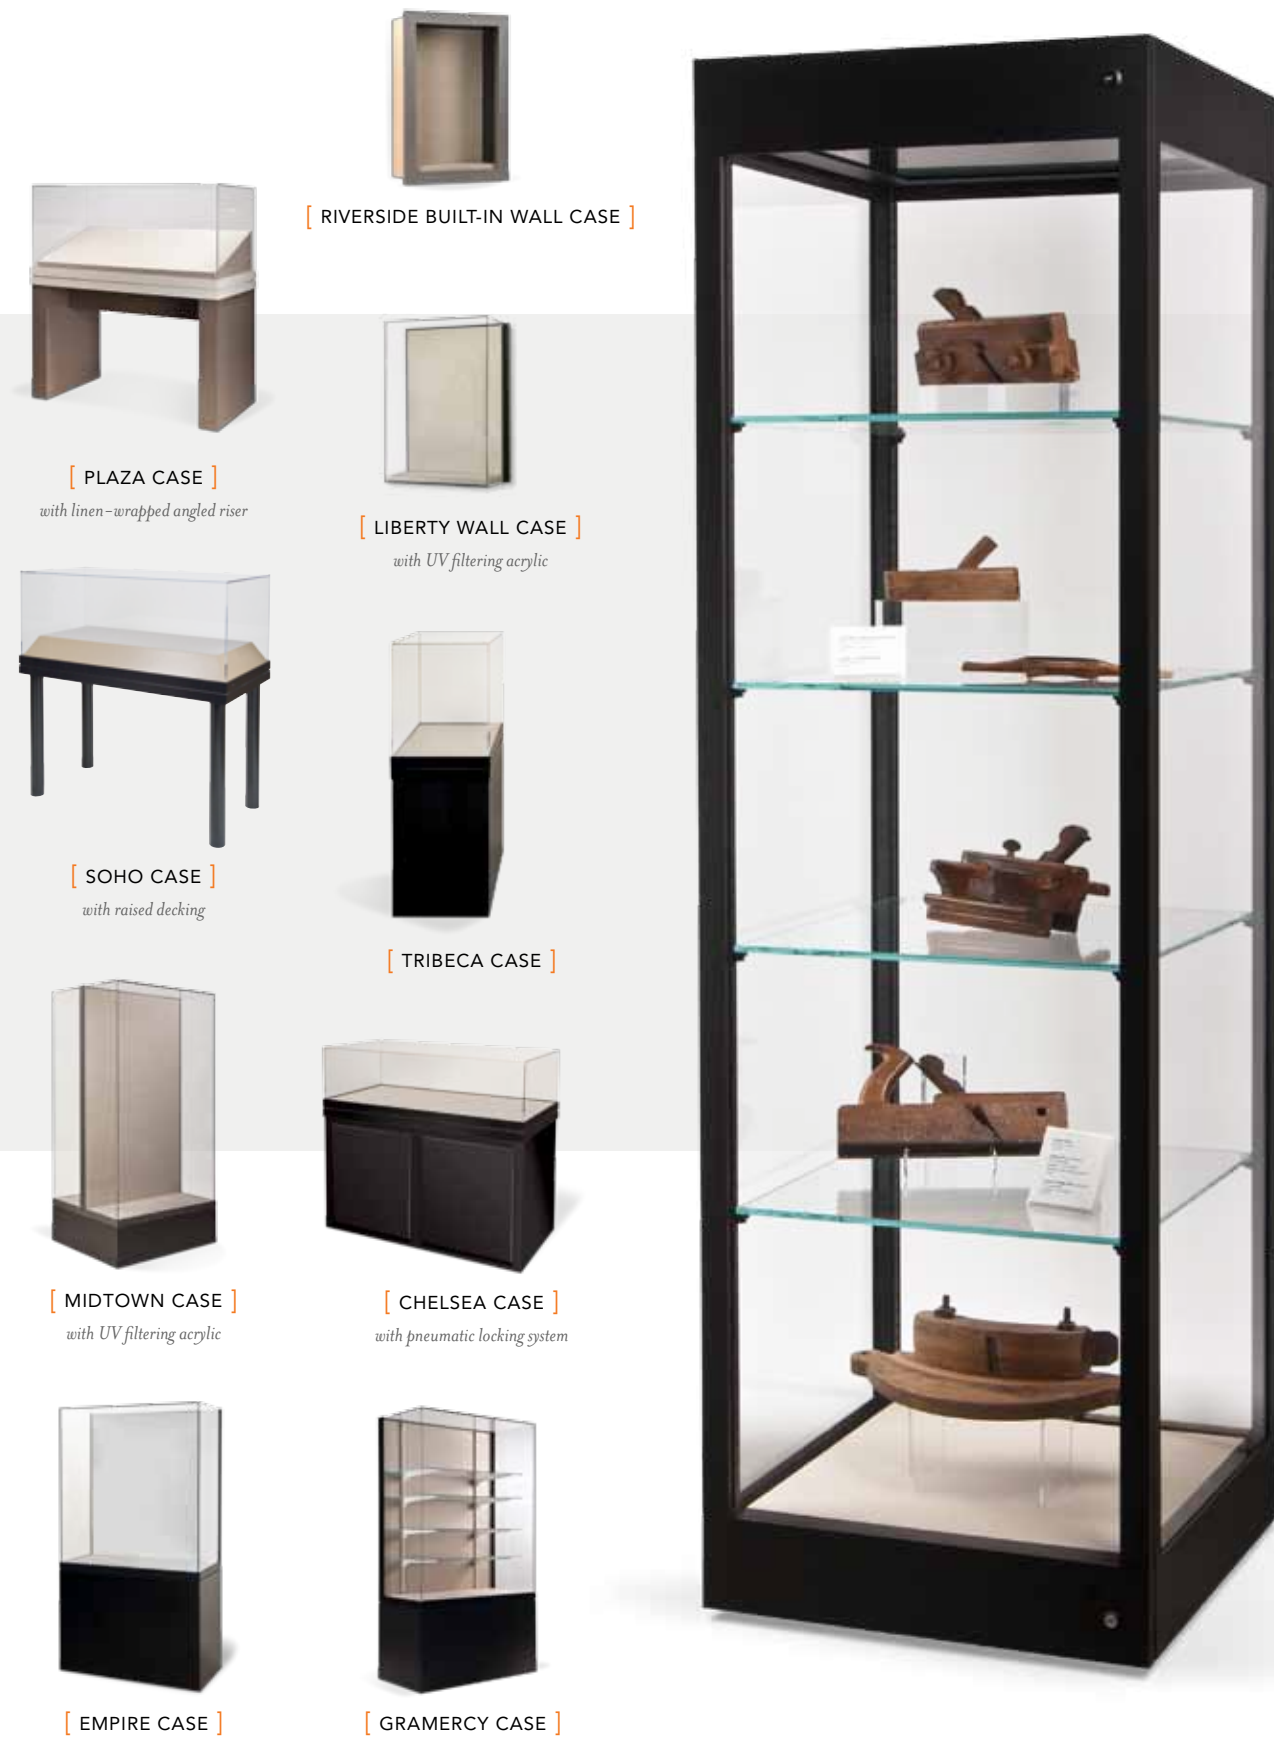

urban appeal

modern details

museum quality

6

When you don't want to sacrifice style for protection, these finely crafted cases are ideal for presenting a traveling exhibit or showcasing a long-term display. Every case is built solely with archival materials, from the laminate bases and powder-coated aluminum collars to the linen-wrapped Ethafoam® mounting decks, to offer a safe space for precious collections. The flawless hand-polished vitrines are available in standard or UV filtering acrylic for clarity and an extra level of care. Silicone gaskets for minimal air exchange and convenient built-in compartments for silica gel ensure an airtight, humidity-controlled environment. Cases secure with key locks, security screws or optional pneumatic locks. Available in 10 stunning styles that go anywhere to show off any item in your collections.

Every Metro case is made to order, just for you!

Consider all of your options:

SECURITY | UV PROTECTION | RAISED DECKING | LED LIGHTING

Get a closer look at GAYLORD.COM/Metro

Discuss your plans with a consultant to **create your perfect showcase** at 1-800-345-5330.

METRO	•	•	•	*	*	•	*	Security Screws & Pneumatic	Cast Acrylic	Zero Formaldehyde MDF
	100% Archival Materials	Gaskets Sealed Microclimate	Silica Gel Compartment	UV Filtering Vitrine	Lighting	Removable Deck	Storage	Security	Vitrine Material	Frame Construction

• included * optional

Museum-Quality Cases

Non-off-gassing deck and base materials with standard or UV-filtering gasketed vitrines for minimal air exchange and humidity control options. Perfect for displaying and preserving your most valuable collections.